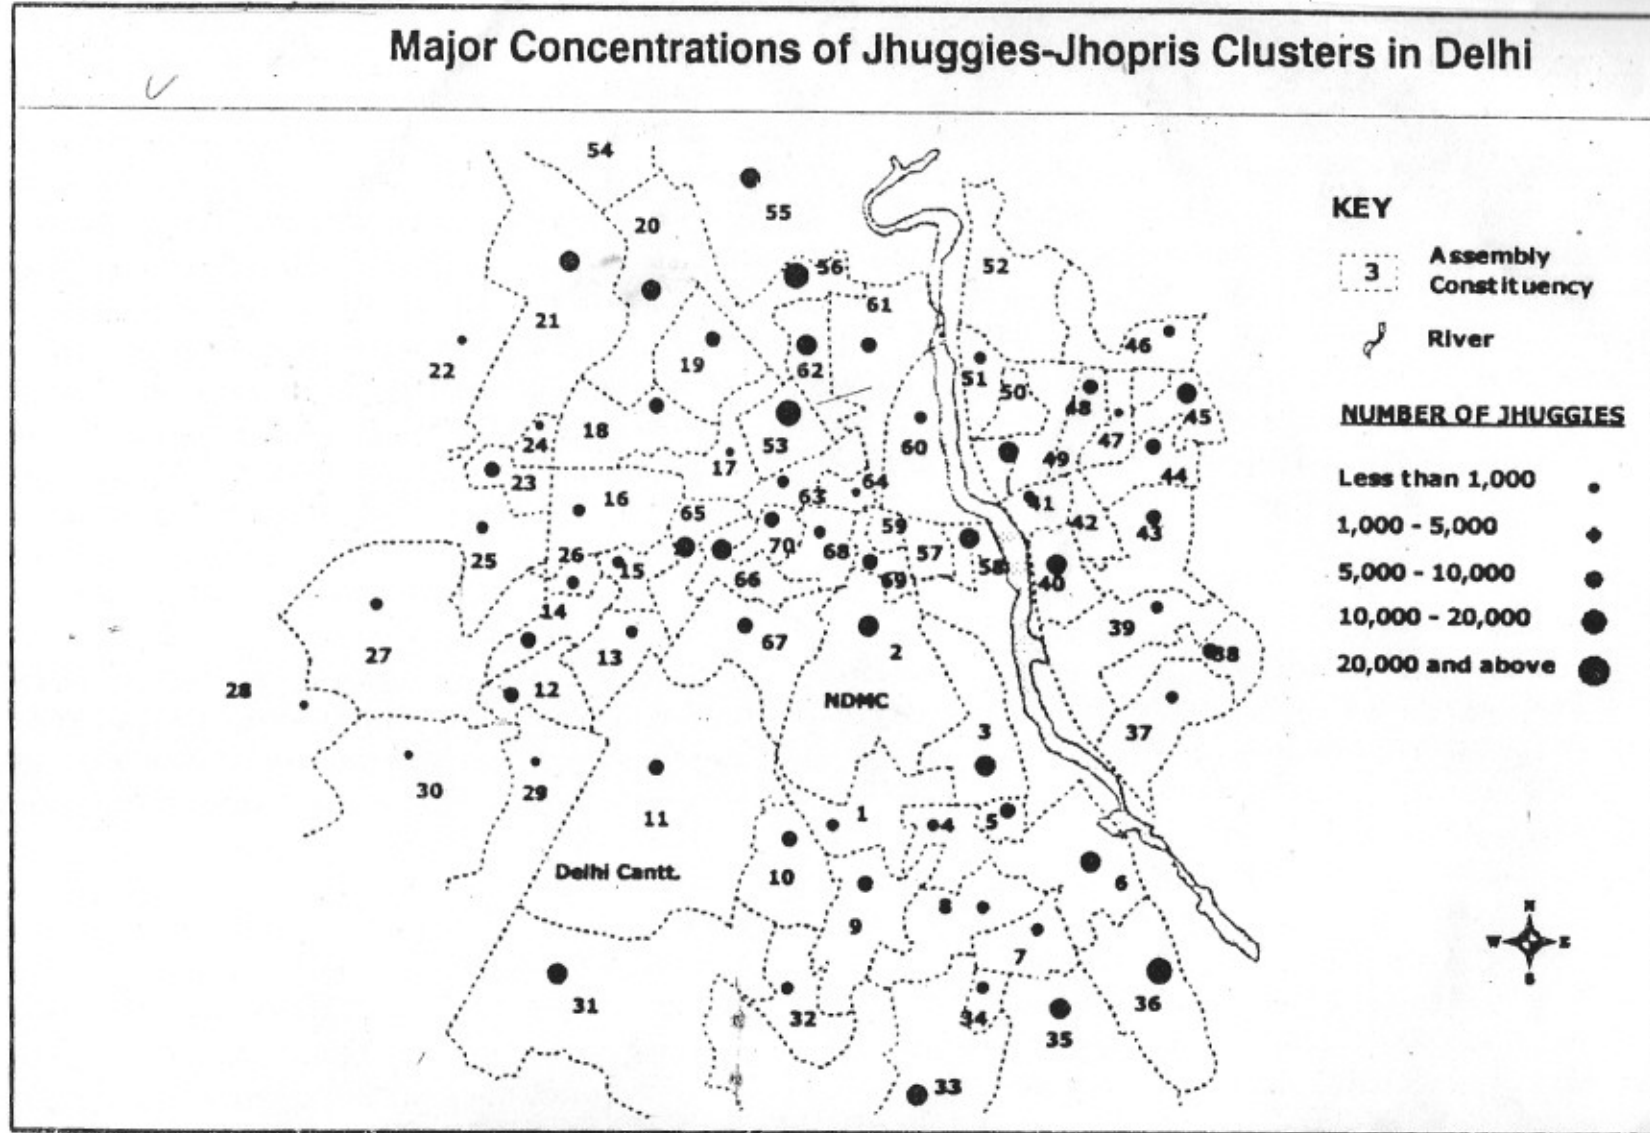

# National Capital Region Constituent Areas

Source : NCR Plan 2001-21 by National Capital Region Planning Board

Existing Administrative and Planning Jurisdictions

Source - Government of N.C.T. of Delhi 2001

Source - Government of N.C.T. of Delhi 2001

Source - NCR Planning Board - 2001

Figure 3.1.2.1: Planning Zones (Divisions) MPD-2001

Source - Master Plan for Delhi - 2001

88

88

88

89

Source - Delhi Development Authority - 2001

Major Concentrations of Jhuggies-Jhopris Clusters in Delhi

16